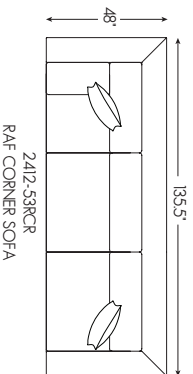

2412-51A Armless Chair
Overall 39W 48D 35H inches
Seat 18H Inside 39W 25D inches

2412-51CR Corner Chair
Overall 48W 48D 35H inches
Seat 18H Inside 25W 25D inches
Standard Features: One 20-inch Throw Pillow

2412-53RCR Right Arm Facing Corner Sofa
Overall 135.5W 48D 35H inches Arm 26.5H
Seat 18H Inside 103W 25D inches
Standard Features: Two 20-inch Throw Pillows

2412-53A Armless Sofa
Overall 78W 48D 35H inches
Seat 18H Inside 78W 25D inches
Standard Features: Two 20-inch Throw Pillows

2412-53A
ARMLESS SOFA

2412-53L
LAF SOFA

2412-53R
RAF SOFA

2412-53LCR
LAF CORNER SOFA

2412-53RCR
RAF CORNER SOFA

2412-51CR
CORNER CHAIR

2412-51A
ARMLESS CHAIR

2412-54
OTTOMAN

Shown above: 2412-53LCR LAF CORNER SOFA 2412-53R RAF SOFA 2412-54 OTTOMAN

SERIES SPECIFICATIONS

Seat Height:	18 in.	Seat Depth:	25 in.
Arm Height:	26.5 in.	Standard Cushion:	Ultra Down
Back Height:	35 in.	Base:	40 Custom Finishes