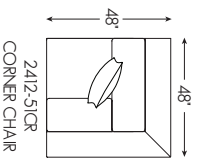

2412-53A
ARMLESS SOFA

2412-53L
LAF SOFA

2412-53R
RAF SOFA

2412-53LCR
LAF CORNER SOFA

2412-53RCR
RAF CORNER SOFA

2412-51CR
CORNER CHAIR

2412-51A
ARMLESS CHAIR

2412-54
OTTOMAN

Shown above: 2412-53LCR LAF CORNER SOFA 2412-53R RAF SOFA 2412-54 OTTOMAN

SERIES SPECIFICATIONS

Seat Height:	18 in.	Seat Depth:	25 in.
Arm Height:	26.5 in.	Standard Cushion:	Ultra Down
Back Height:	35 in.	Base:	40 Custom Finishes