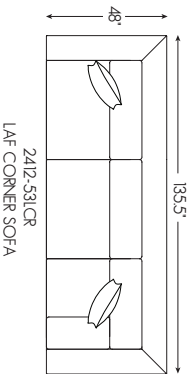

2412-53LCR
LAF CORNER SOFA