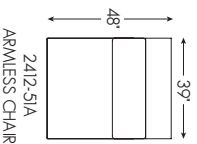

2412-53A
ARMLESS SOFA

2412-53L
LAF SOFA

2412-53R
RAF SOFA

2412-53LCR
LAF CORNER SOFA

2412-53RCR
RAF CORNER SOFA

2412-51CR
CORNER CHAIR

2412-51A
ARMLESS CHAIR

2412-54
OTTOMAN

Shown above: 2412-53LCR LAF CORNER SOFA 2412-53R RAF SOFA 2412-54 OTTOMAN

SERIES SPECIFICATIONS

Seat Height:	18 in.	Seat Depth:	25 in.
Arm Height:	26.5 in.	Standard Cushion:	Ultra Down
Back Height:	35 in.	Base:	40 Custom Finishes