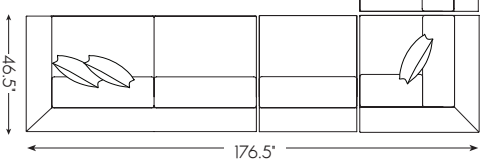

2412-53L LAF SOFA
2412-51A ARMLESS CHAIR
2412-51CR CORNER CHAIR
2412-51A ARMLESS CHAIR
2412-53R RAF SOFA

46.5"