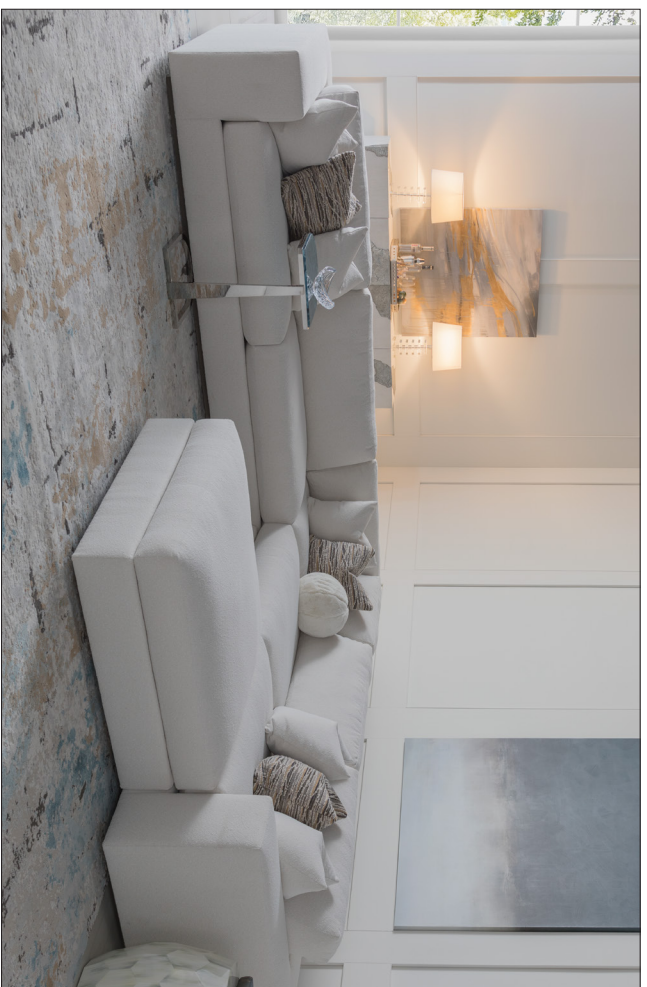

VIVIEN SECTIONAL

As shown above:

2412-53LCR Left Arm Facing Corner Sofa
Overall 135.5W 48D 35H inches Arm 26.5H
Seat 18H Inside 103W 25D inches
Standard Features: Two 20-inch Throw Pillows

2412-53R Right Arm Facing Sofa
Overall 88.5W 48D 35H inches Arm 26.5H
Seat 18H Inside 78W 25D inches
Standard Features: Two 20-inch Throw Pillows

2412-53RCR Right Arm Facing Corner Sofa
Overall 135.5W 48D 35H inches Arm 26.5H
Seat 18H Inside 103W 25D inches
Standard Features: Two 20-inch Throw Pillows

2412-53A Armless Sofa
Overall 78W 48D 35H inches
Seat 18H Inside 78W 25D inches
Standard Features: Two 20-inch Throw Pillows

2412-53A
ARMLESS SOFA

2412-53L
LAF SOFA

2412-53R
RAF SOFA

2412-53LCR
LAF CORNER SOFA

2412-53RCR
RAF CORNER SOFA

2412-51CR
CORNER CHAIR

2412-51A
ARMLESS CHAIR

2412-54
OTTOMAN

Shown above: 2412-53LCR LAF CORNER SOFA 2412-53R RAF SOFA 2412-54 OTTOMAN

SERIES SPECIFICATIONS

Seat Height:	18 in.	Seat Depth:	25 in.
Arm Height:	26.5 in.	Standard Cushion:	Ultra Down
Back Height:	35 in.	Base:	40 Custom Finishes