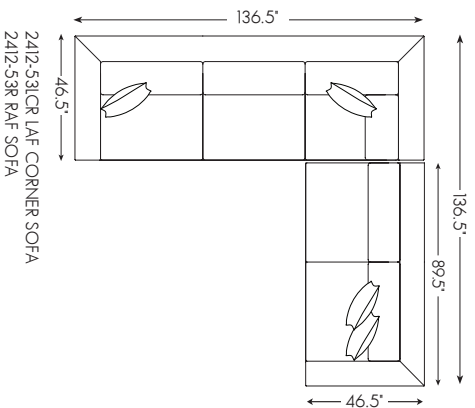

2412-51A Armless Chair
Overall 39W 48D 35H inches
Seat 18H Inside 39W 25D inches

2412-51CR Corner Chair
Overall 48W 48D 35H inches
Seat 18H Inside 25W 25D inches
Standard Features: One 20-inch Throw Pillow

2412-53RCR Right Arm Facing Corner Sofa
Overall 135.5W 48D 35H inches Arm 26.5H
Seat 18H Inside 103W 25D inches
Standard Features: Two 20-inch Throw Pillows

2412-53A Armless Sofa
Overall 78W 48D 35H inches
Seat 18H Inside 78W 25D inches
Standard Features: Two 20-inch Throw Pillows

2412-53A
ARMLESS SOFA

2412-53L
LAF SOFA

2412-53R
RAF SOFA

2412-53LCR
LAF CORNER SOFA

2412-53RCR
RAF CORNER SOFA

2412-51CR
CORNER CHAIR

2412-51A
ARMLESS CHAIR

2412-54
OTTOMAN

Shown above: 2412-53LCR LAF CORNER SOFA 2412-53R RAF SOFA 2412-54 OTTOMAN

SERIES SPECIFICATIONS

Seat Height:	18 in.	Seat Depth:	25 in.
Arm Height:	26.5 in.	Standard Cushion:	Ultra Down
Back Height:	35 in.	Base:	40 Custom Finishes