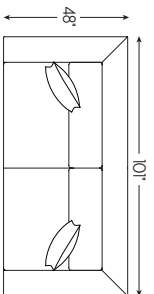

Also available:

2412-51L Left Arm Facing Chair
Overall 50.5W 48D 35H inches Arm 26.5H
Seat 18H Inside 40W 25D inches
Standard Features: One 20-inch Throw Pillow

2412-51R Right Arm Facing Chair
Overall 50.5W 48D 35H inches Arm 26.5H
Seat 18H Inside 40W 25D inches
Standard Features: One 20-inch Throw Pillow

2412-53RCR Right Arm Facing Corner Sofa
Overall 135.5W 48D 35H inches Arm 26.5H
Seat 18H Inside 103W 25D inches
Standard Features: Two 20-inch Throw Pillows

2412-53A Armless Sofa
Overall 78W 48D 35H inches
Seat 18H Inside 78W 25D inches
Standard Features: Two 20-inch Throw Pillows

Standard Features Include:

Blend Down Back Cushions
Ultra Down Seat Cushions
Lux Down Throw Pillows

Fabrics as shown above:

Body Fabric & Throw Pillow Fabric:

2366-11 Gr 4

2412-33-1
BENCH SEAT SOFA

2412-33-2
TWO-CUSHION SOFA

Shown above: 2412-53LCR LAF CORNER SOFA 2412-53R RAF SOFA 2412-54 OTTOMAN

SERIES SPECIFICATIONS

Seat Height:	18 in.	Seat Depth:	25 in.
Arm Height:	26.5 in.	Standard Cushion:	Ultra Down
Back Height:	35 in.	Base:	40 Custom Finishes