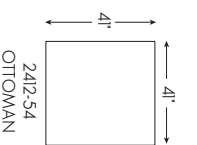

2412-53A
ARMLESS SOFA

2412-53L
LAF SOFA

2412-53R
RAF SOFA

2412-53LCR
LAF CORNER SOFA

2412-53RCR
RAF CORNER SOFA

2412-51CR
CORNER CHAIR

2412-51A
ARMLESS CHAIR

2412-54
OTTOMAN

Shown above: 2412-53LCR LAF CORNER SOFA 2412-53R RAF SOFA 2412-54 OTTOMAN

SERIES SPECIFICATIONS

Seat Height:	18 in.	Seat Depth:	25 in.
Arm Height:	26.5 in.	Standard Cushion:	Ultra Down
Back Height:	35 in.	Base:	40 Custom Finishes