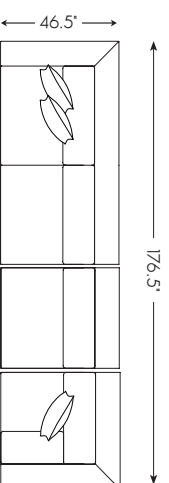

SERIES SPECIFICATIONS

Seat Height:	18 in.	Seat Depth:	25 in.
Arm Height:	26.5 in.	Standard Cushion:	Ultra Down
Back Height:	35 in.	Base:	40 Custom Finishes