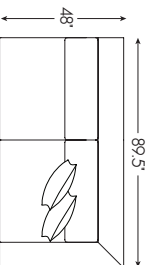

2412-53R
RAF SOFA