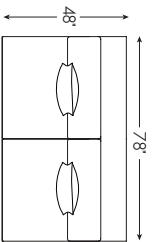

2412-53RCR Right Arm Facing Corner Sofa
Overall 135.5W 48D 35H inches Arm 26.5H
Seat 18H Inside 103W 25D inches
Standard Features: Two 20-inch Throw Pillows

2412-53A Armless Sofa
Overall 78W 48D 35H inches
Seat 18H Inside 78W 25D inches
Standard Features: Two 20-inch Throw Pillows

Standard Features Include:

Blend Down Back Cushions
Ultra Down Seat Cushions
Lux Down Throw Pillows

Fabrics as shown above:

Body Fabric & Throw Pillow Fabric:

2366-11 Gr 4

2412-33-1
BENCH SEAT SOFA

2412-33-2
TWO-CUSHION SOFA

Shown above: 2412-53LCR LAF CORNER SOFA 2412-53R RAF SOFA 2412-54 OTTOMAN

SERIES SPECIFICATIONS

Seat Height:	18 in.	Seat Depth:	25 in.
Arm Height:	26.5 in.	Standard Cushion:	Ultra Down
Back Height:	35 in.	Base:	40 Custom Finishes