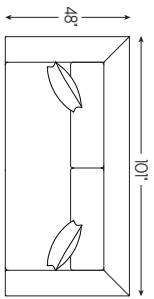

Also available:

2412-51L Left Arm Facing Chair
Overall 50.5W 48D 35H inches Arm 26.5H
Seat 18H Inside 40W 25D inches
Standard Features: One 20-inch Throw Pillow

2412-51R Right Arm Facing Chair
Overall 50.5W 48D 35H inches Arm 26.5H
Seat 18H Inside 40W 25D inches
Standard Features: One 20-inch Throw Pillow

2412-53RCR Right Arm Facing Corner Sofa
Overall 135.5W 48D 35H inches Arm 26.5H
Seat 18H Inside 103W 25D inches
Standard Features: Two 20-inch Throw Pillows

2412-53A Armless Sofa
Overall 78W 48D 35H inches
Seat 18H Inside 78W 25D inches
Standard Features: Two 20-inch Throw Pillows

Standard Features Include:

Blend Down Back Cushions
Ultra Down Seat Cushions
Lux Down Throw Pillows

Fabrics as shown above:

Body Fabric & Throw Pillow Fabric:

2366-11 Gr 4

2412-33-1
BENCH SEAT SOFA

2412-33-2
TWO-CUSHION SOFA

Shown above: 2412-53LCR LAF CORNER SOFA 2412-53R RAF SOFA 2412-54 OTTOMAN

SERIES SPECIFICATIONS

Seat Height:	18 in.	Seat Depth:	25 in.
Arm Height:	26.5 in.	Standard Cushion:	Ultra Down
Back Height:	35 in.	Base:	40 Custom Finishes