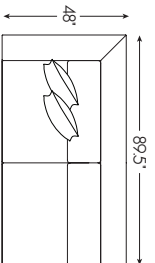

2412-53L
LAF SOFA